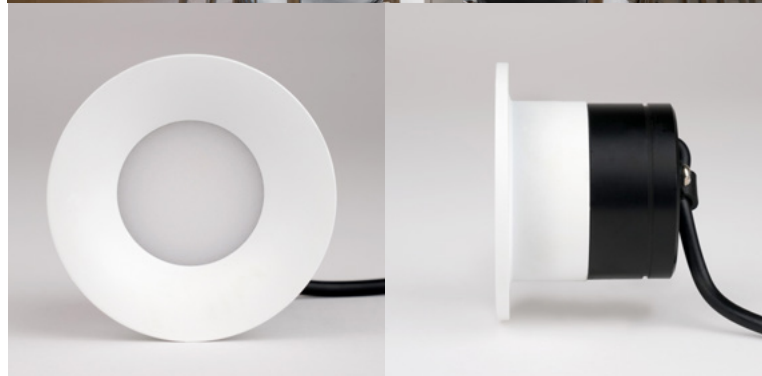

## Mains Voltage Fixed In-Ceiling Light

TYPE	Ceiling Light
DIMENSIONS	Ø60mm x 39.5mm
COLOUR	Matt White
MATERIAL	Aluminium
BEAM ANGLE	36°
ROTATION ANGLE	-
TEMPERATURE	3000k
WATTAGE	4W
INPUT VOLTAGE	220-265V/AC
ENVIRONMENT	Indoor
IP RATING	IP65
EXPECTED LIFESPAN	49,000 hours
CUT-OUT DIAMETER	Ø50mm
PRODUCT CODE	<b>MAJ040</b>

## Mains Voltage Fixed In-Ceiling Light

TYPE	Ceiling Light
DIMENSIONS	Ø80mm x 70mm
COLOUR	Matt White
MATERIAL	Aluminium
BEAM ANGLE	36°
ROTATION ANGLE	-
TEMPERATURE	3000k
WATTAGE	7W
INPUT VOLTAGE	220-265V/AC
ENVIRONMENT	Indoor
IP RATING	IP65
EXPECTED LIFESPAN	49,000 hours
CUT-OUT DIAMETER	Ø75mm
PRODUCT CODE	<b>MAJ041XL</b>

## Mains Voltage Adjustable In-Ceiling Light

TYPE	Ceiling Light
DIMENSIONS	Ø70mm x 69.5mm
COLOUR	Matt White
MATERIAL	Aluminium
BEAM ANGLE	36°
ROTATION ANGLE	-
TEMPERATURE	3000k
WATTAGE	7W
INPUT VOLTAGE	220-265V/AC
ENVIRONMENT	Indoor
IP RATING	IP54
EXPECTED LIFESPAN	49,000 hours
CUT-OUT DIAMETER	Ø65mm
PRODUCT CODE	<b>MAJ045</b>

## Mains Voltage Fixed In-Ceiling Light

TYPE	Ceiling Light
DIMENSIONS	Ø60mm x 39.5mm
COLOUR	Matt White
MATERIAL	Aluminium
BEAM ANGLE	36°
ROTATION ANGLE	-
TEMPERATURE	6000k
WATTAGE	4W
INPUT VOLTAGE	220-265V/AC
ENVIRONMENT	Indoor
IP RATING	IP65
EXPECTED LIFESPAN	70,000 hours
CUT-OUT DIAMETER	Ø50mm
PRODUCT CODE	<b>MAJ049</b>