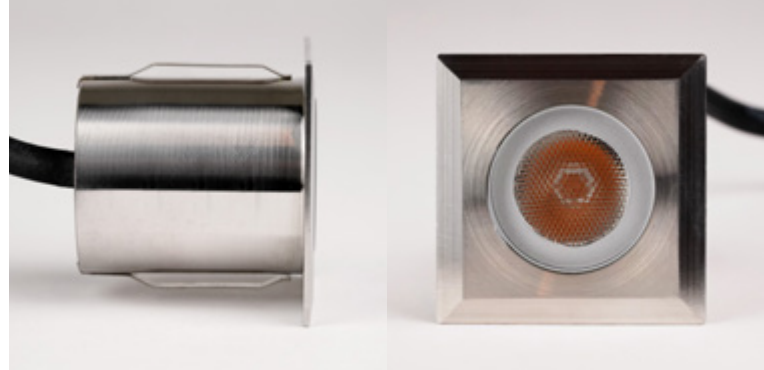

MAJIK HOUSE

For all enquiries, to request a price list and to order, please contact us:
Telephone. 015242 73578 Email. info@majikhouse.com

Product Ref. MAJ063

Round LED Ground Light

TYPE	Ground Light
DIMENSIONS	Ø75mm x 43mm
COLOUR	Stainless Steel
MATERIAL	Stainless Steel
BEAM ANGLE	45°
ROTATION ANGLE	-
TEMPERATURE	3000k
WATTAGE	3W
INPUT VOLTAGE	Low Voltage Driver
ENVIRONMENT	Indoor / Outdoor
IP RATING	IP68
EXPECTED LIFESPAN	70,000 hours
CUT-OUT DIAMETER	Ø65mm
PRODUCT CODE	MAJ063

MAJIK HOUSE

For all enquiries, to request a price list and to order, please contact us:
Telephone. 015242 73578 Email. info@majikhouse.com

Product Ref. MAJ067

Low Voltage Square Mini LED Light

TYPE	Ground Light
DIMENSIONS	40mm x 40mm x 36mm
COLOUR	Stainless Steel
MATERIAL	Stainless Steel
BEAM ANGLE	45°
ROTATION ANGLE	-
TEMPERATURE	3000k
WATTAGE	2.1W
INPUT VOLTAGE	Low Voltage Driver
ENVIRONMENT	Indoor / Outdoor
IP RATING	IP65
EXPECTED LIFESPAN	70,000 hours
CUT-OUT DIAMETER	-
PRODUCT CODE	MAJ067

MAJIK HOUSE

For all enquiries, to request a price list and to order, please contact us:
Telephone. 015242 73578 Email. info@majikhouse.com

Product Ref. MAJ068

Low Voltage Round Mini LED Light

TYPE	Ground Light
DIMENSIONS	Ø40mm x 36mm
COLOUR	Stainless Steel
MATERIAL	Stainless Steel
BEAM ANGLE	45°
ROTATION ANGLE	-
TEMPERATURE	3000k
WATTAGE	2.1W
INPUT VOLTAGE	Low Voltage Driver
ENVIRONMENT	Indoor / Outdoor
IP RATING	IP65
EXPECTED LIFESPAN	70,000 hours
CUT-OUT DIAMETER	-
PRODUCT CODE	MAJ068

Straight to Mains Double Spike Light

Product Ref. MAJ066

TYPE	Ground Light
DIMENSIONS	422mm high
COLOUR	Black
MATERIAL	Aluminium
BEAM ANGLE	45°
ROTATION ANGLE	-
TEMPERATURE	3000k
WATTAGE	2 x 3W
INPUT VOLTAGE	220-265V/AC
ENVIRONMENT	Outdoor
IP RATING	IP68
EXPECTED LIFESPAN	70,000 hours
CUT-OUT DIAMETER	-
PRODUCT CODE	MAJ066