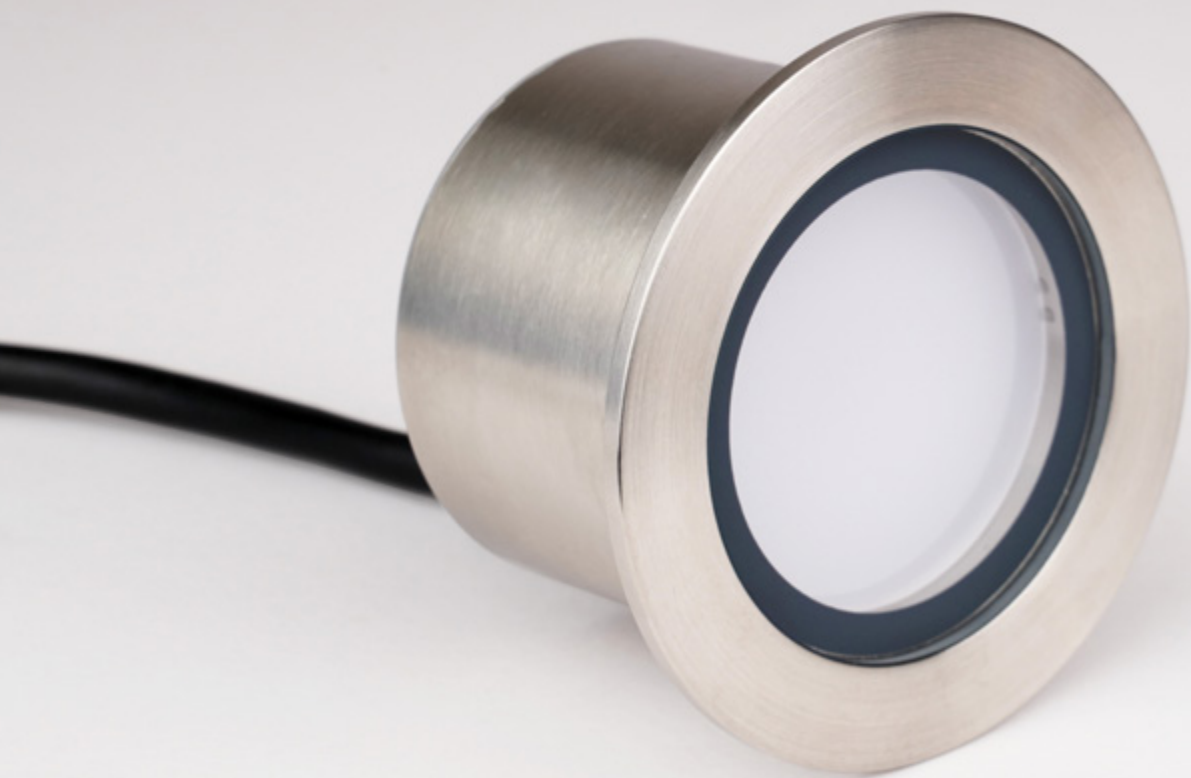


MAJIK HOUSE

GROUND & GARDEN LIGHTS

www.majikhouse.com

Product Ref. MAJ048

Floor Grazer Ground Light

TYPE	Ground Light
DIMENSIONS	Ø40mm x 46mm
COLOUR	Stainless Steel
MATERIAL	Stainless Steel
BEAM ANGLE	45°
ROTATION ANGLE	360
TEMPERATURE	3000k
WATTAGE	3W
INPUT VOLTAGE	Low Voltage Driver
ENVIRONMENT	Indoor / Outdoor
IP RATING	IP68
EXPECTED LIFESPAN	70,000 hours
CUT-OUT DIAMETER	Ø33mm
PRODUCT CODE	MAJ048

MAJIK HOUSE

For all enquiries, to request a price list and to order, please contact us:
Telephone. 015242 73578 Email. info@majikhouse.com

Product Ref. MAJ063

Round LED Ground Light

TYPE	Ground Light
DIMENSIONS	Ø75mm x 43mm
COLOUR	Stainless Steel
MATERIAL	Stainless Steel
BEAM ANGLE	45°
ROTATION ANGLE	-
TEMPERATURE	3000k
WATTAGE	3W
INPUT VOLTAGE	Low Voltage Driver
ENVIRONMENT	Indoor / Outdoor
IP RATING	IP68
EXPECTED LIFESPAN	70,000 hours
CUT-OUT DIAMETER	Ø65mm
PRODUCT CODE	MAJ063

MAJIK HOUSE

For all enquiries, to request a price list and to order, please contact us:
Telephone. 015242 73578 Email. info@majikhouse.com

Product Ref. MAJ067

Low Voltage Square Mini LED Light

TYPE	Ground Light
DIMENSIONS	40mm x 40mm x 36mm
COLOUR	Stainless Steel
MATERIAL	Stainless Steel
BEAM ANGLE	45°
ROTATION ANGLE	-
TEMPERATURE	3000k
WATTAGE	2.1W
INPUT VOLTAGE	Low Voltage Driver
ENVIRONMENT	Indoor / Outdoor
IP RATING	IP65
EXPECTED LIFESPAN	70,000 hours
CUT-OUT DIAMETER	-
PRODUCT CODE	MAJ067

Straight to Mains Double Spike Light

Product Ref. MAJ066

TYPE	Ground Light
DIMENSIONS	422mm high
COLOUR	Black
MATERIAL	Aluminium
BEAM ANGLE	45°
ROTATION ANGLE	-
TEMPERATURE	3000k
WATTAGE	2 x 3W
INPUT VOLTAGE	220-265V/AC
ENVIRONMENT	Outdoor
IP RATING	IP68
EXPECTED LIFESPAN	70,000 hours
CUT-OUT DIAMETER	-
PRODUCT CODE	MAJ066