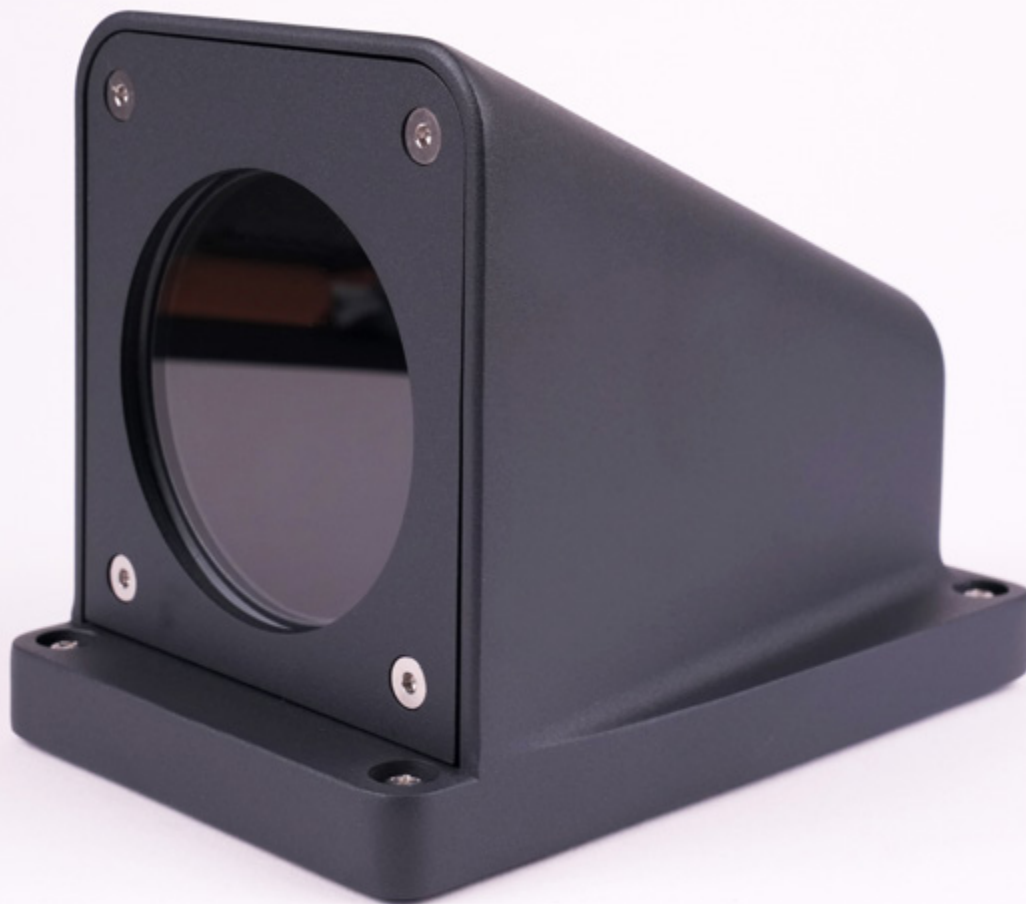

Product Ref. MAJ050

Trapeze LED Outdoor Wall Light

TYPE	Wall Light
DIMENSIONS	153mm x 117mm x 100mm
COLOUR	Anthracite
MATERIAL	Aluminium
BEAM ANGLE	-
ROTATION ANGLE	-
TEMPERATURE	3000K
WATTAGE	50W
INPUT VOLTAGE	220-240V/AC
ENVIRONMENT	Outdoor
IP RATING	IP44
EXPECTED LIFESPAN	30,000 hours
CUT-OUT DIAMETER	-
PRODUCT CODE	MAJ050