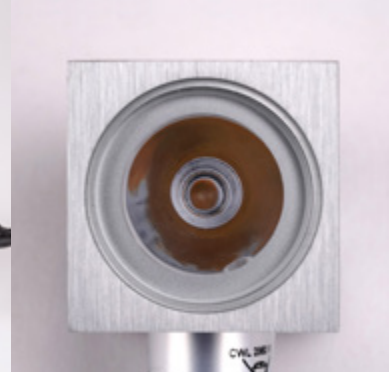

MAJIK HOUSE

WALL LIGHTS - UP, DOWN & RECESSED

Product Ref. MAJ003

Low Voltage Up/Down Mini Cube LED Wall Light

TYPE	Wall Light
DIMENSIONS	58mm x 33mm x 33mm
COLOUR	Brushed Aluminium
MATERIAL	Aluminium
BEAM ANGLE	12°
ROTATION ANGLE	360°
TEMPERATURE	3000k
WATTAGE	2W
INPUT VOLTAGE	Low Voltage Driver
ENVIRONMENT	Indoor / Outdoor
IP RATING	IP65
EXPECTED LIFESPAN	70,000 hours
CUT-OUT DIAMETER	Ø20mm
PRODUCT CODE	MAJ003

MAJIK HOUSE

For all enquiries, to request a price list and to order, please contact us:
Telephone. 015242 73578 Email. info@majikhouse.com

Product Ref. MAJ046

Low Voltage Small Recessed Wall Light

TYPE	Wall Light
DIMENSIONS	184mm x 32mm x 2mm
COLOUR	Matt White
MATERIAL	Aluminium
BEAM ANGLE	20°
ROTATION ANGLE	-
TEMPERATURE	3000k
WATTAGE	3W
INPUT VOLTAGE	Low Voltage Driver
ENVIRONMENT	Indoor
IP RATING	IP20
EXPECTED LIFESPAN	70,000 hours
CUT-OUT DIAMETER	170mm x 20mm x 45mm
PRODUCT CODE	MAJ046

MAJIK HOUSE

For all enquiries, to request a price list and to order, please contact us:
Telephone. 015242 73578 Email. info@majikhouse.com

Product Ref. MAJ062

Low Voltage Mini Cube LED Wall Down Light

TYPE	Wall Light
DIMENSIONS	33mm x 33mm x 33mm
COLOUR	Brushed Aluminium
MATERIAL	Aluminium
BEAM ANGLE	12°
ROTATION ANGLE	360°
TEMPERATURE	3000k
WATTAGE	1W
INPUT VOLTAGE	Low Voltage Driver
ENVIRONMENT	Indoor / Outdoor
IP RATING	IP65
EXPECTED LIFESPAN	70,000 hours
CUT-OUT DIAMETER	20mm x 29.5mm
PRODUCT CODE	MAJ062

MAJIK HOUSE

For all enquiries, to request a price list and to order, please contact us:
Telephone. 015242 73578 Email. info@majikhouse.com

Product Ref. MAJ075

Quad 1 LED Down Wall Light

TYPE	Wall Light
DIMENSIONS	110mm x 84mm x 54mm
COLOUR	Black
MATERIAL	Aluminium
BEAM ANGLE	-
ROTATION ANGLE	-
TEMPERATURE	3000K
WATTAGE	4.5W
INPUT VOLTAGE	220-265V/AC
ENVIRONMENT	Outdoor
IP RATING	IP44
EXPECTED LIFESPAN	30,000 hours
CUT-OUT DIAMETER	-
PRODUCT CODE	MAJ075