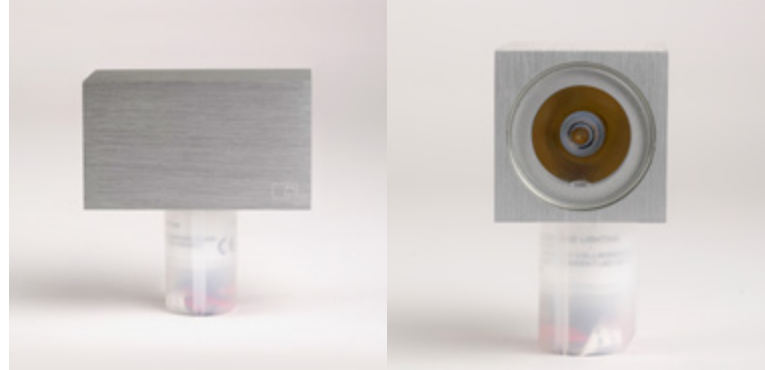

MAJIK HOUSE

WALL LIGHTS - UP, DOWN & RECESSED

Product Ref. MAJ003

Low Voltage Up/Down Mini Cube LED Wall Light

TYPE	Wall Light
DIMENSIONS	58mm x 33mm x 33mm
COLOUR	Brushed Aluminium
MATERIAL	Aluminium
BEAM ANGLE	12°
ROTATION ANGLE	360°
TEMPERATURE	3000k
WATTAGE	2W
INPUT VOLTAGE	Low Voltage Driver
ENVIRONMENT	Indoor / Outdoor
IP RATING	IP65
EXPECTED LIFESPAN	70,000 hours
CUT-OUT DIAMETER	Ø20mm
PRODUCT CODE	MAJ003

MAJIK HOUSE

For all enquiries, to request a price list and to order, please contact us:
Telephone. 015242 73578 Email. info@majikhouse.com

Product Ref. MAJ046

Low Voltage Small Recessed Wall Light

TYPE	Wall Light
DIMENSIONS	184mm x 32mm x 2mm
COLOUR	Matt White
MATERIAL	Aluminium
BEAM ANGLE	20°
ROTATION ANGLE	-
TEMPERATURE	3000k
WATTAGE	3W
INPUT VOLTAGE	Low Voltage Driver
ENVIRONMENT	Indoor
IP RATING	IP20
EXPECTED LIFESPAN	70,000 hours
CUT-OUT DIAMETER	170mm x 20mm x 45mm
PRODUCT CODE	MAJ046

MAJIK HOUSE

For all enquiries, to request a price list and to order, please contact us:
Telephone. 015242 73578 Email. info@majikhouse.com

Product Ref. MAJ047

Low Voltage Mini Surface Wall Light

TYPE	Wall Light
DIMENSIONS	52mm x 52mm x 20mm
COLOUR	Black
MATERIAL	Aluminium
BEAM ANGLE	45°
ROTATION ANGLE	360
TEMPERATURE	3000k
WATTAGE	3W
INPUT VOLTAGE	Low Voltage Driver
ENVIRONMENT	Indoor / Outdoor
IP RATING	IP65
EXPECTED LIFESPAN	70,000 hours
CUT-OUT DIAMETER	41mm x 38mm
PRODUCT CODE	MAJ047

MAJIK HOUSE

For all enquiries, to request a price list and to order, please contact us:
Telephone. 015242 73578 Email. info@majikhouse.com

Product Ref. MAJ062

Low Voltage Mini Cube LED Wall Down Light

TYPE	Wall Light
DIMENSIONS	33mm x 33mm x 33mm
COLOUR	Brushed Aluminium
MATERIAL	Aluminium
BEAM ANGLE	12°
ROTATION ANGLE	360°
TEMPERATURE	3000k
WATTAGE	1W
INPUT VOLTAGE	Low Voltage Driver
ENVIRONMENT	Indoor / Outdoor
IP RATING	IP65
EXPECTED LIFESPAN	70,000 hours
CUT-OUT DIAMETER	20mm x 29.5mm
PRODUCT CODE	MAJ062